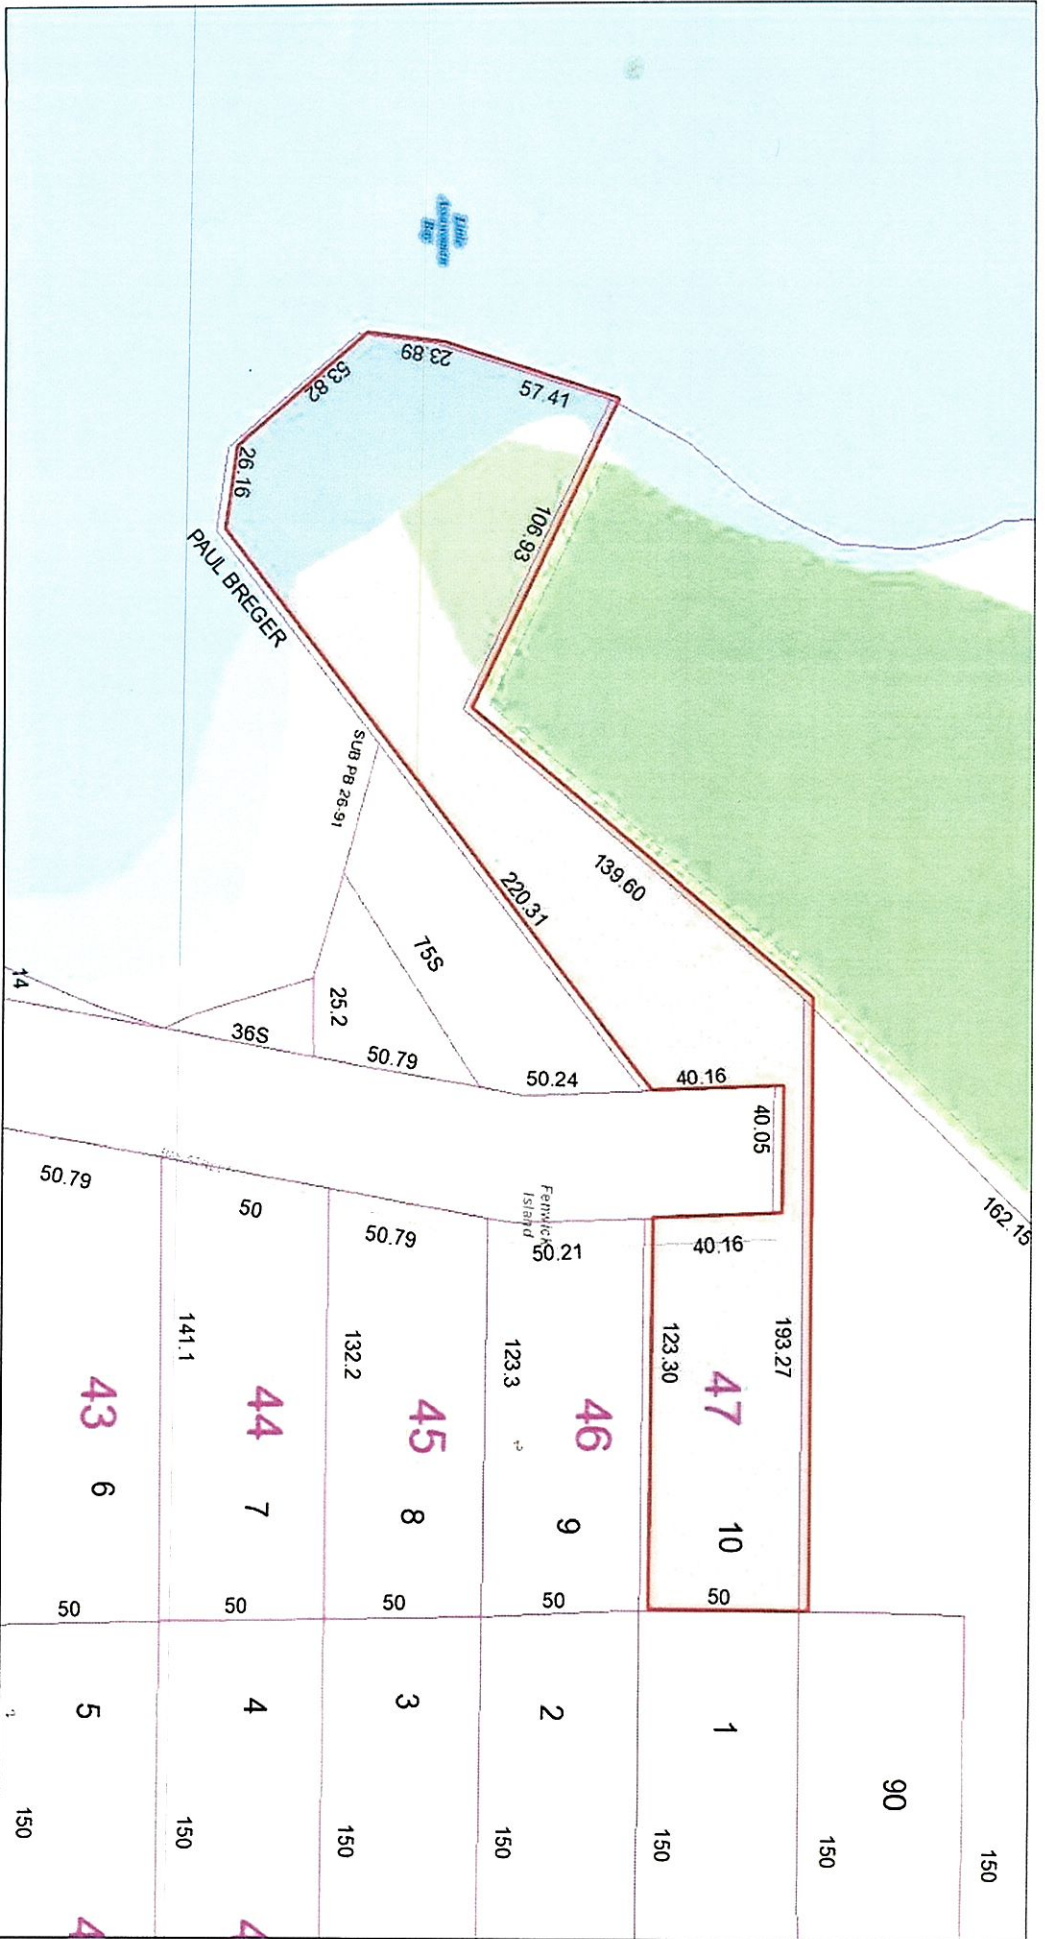

134-23.08-47.00 1707 BAY ST, FENWICK ISLAND, DE, 19944

November 11, 2020

SARSON COUNTY GOVERNMENT

Prepared for reference of Sarson County DE